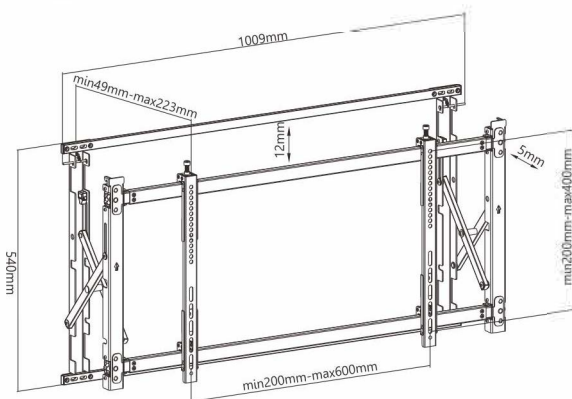

Toolless Micro-Adjustment
5mm/0.2" of travel on each Z axis for seamless display alignment

Landscape and Portrait Orientation
offers one-fit-all installation option

IBT09-46T

Screen Size
43"-65"

Weight Capacity
62kg/132lbs

VESA Compatible
200x200 300x200
300x300 400x200
400x300 400x400
600x400

Profile to Wall
49-223mm/1.9-8.8"

Four Times
Strength Tested

Direction Indicator

IBT09-68T

Screen Size
55"-75"

Weight Capacity
62kg/132lbs

VESA Compatible
200x200 300x200
300x300 400x200
400x300 400x400
600x400 600x600
800x400 800x600

Profile to Wall
49-223mm/1.9-8.8"

Four Times
Strength Tested

Direction Indicator