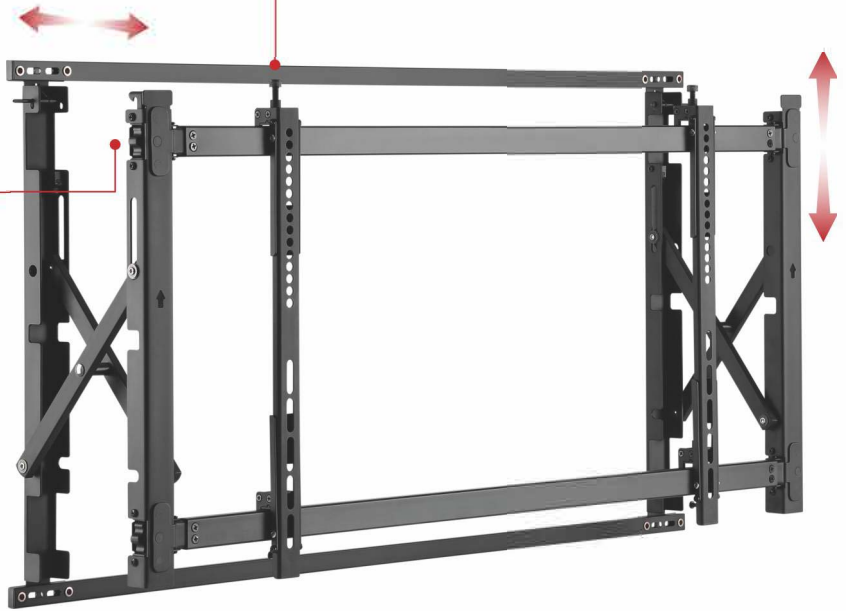

IBT09 Series
Super Slim Video Wall Mounts

Effortlessly Create
**the Thinnest Seamless
Digital Signage Displays**

IBT09 Series Super Slim Video Wall Mounts

Rotary Knobs
Ensures 12mm/0.5" of travel on Y axis for seamless display alignment

Toolless Micro-Adjustment
5mm/0.2" of travel on each Z axis for seamless display alignment

Landscape and Portrait Orientation
offers one-fit-all installation option

IBT09-46T

Screen Size
43"-65"

Weight Capacity
62kg/132lbs

VESA Compatible
200x200 300x200
300x300 400x200
400x300 400x400
600x400

Profile to Wall
49-223mm/1.9-8.8"

Four Times
Strength Tested

Direction Indicator

IBT09-68T

Screen Size
55"-75"

Weight Capacity
62kg/132lbs

VESA Compatible
200x200 300x200
300x300 400x200
400x300 400x400
600x400 600x600
800x400 800x600

Profile to Wall
49-223mm/1.9-8.8"

Four Times
Strength Tested

Direction Indicator