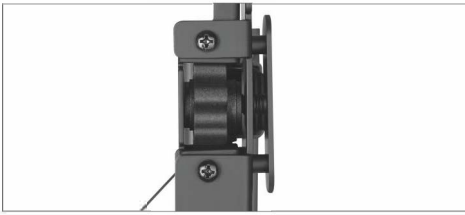

IBT09 Series
Super Slim Video Wall Mounts

Effortlessly Create
**the Thinnest Seamless
Digital Signage Displays**

IBT09 Series Super Slim Video Wall Mounts

Rotary Knobs
Ensures 12mm/0.5" of travel on Y axis for seamless display alignment

Toolless Micro-Adjustment
5mm/0.2" of travel on each Z axis for seamless display alignment

Landscape and Portrait Orientation
offers one-fit-all installation option

IBT09-46T

Screen Size
43"-65"

Weight Capacity
62kg/132lbs

VESA Compatible
200x200 300x200
300x300 400x200
400x300 400x400
600x400

Profile to Wall
49-223mm/1.9-8.8"

Four Times
Strength Tested

Direction Indicator

IBT09-68T

Screen Size
55"-75"

Weight Capacity
62kg/132lbs

VESA Compatible
200x200 300x200
300x300 400x200
400x300 400x400
600x400 600x600
800x400 800x600

Profile to Wall
49-223mm/1.9-8.8"

Four Times
Strength Tested

Direction Indicator