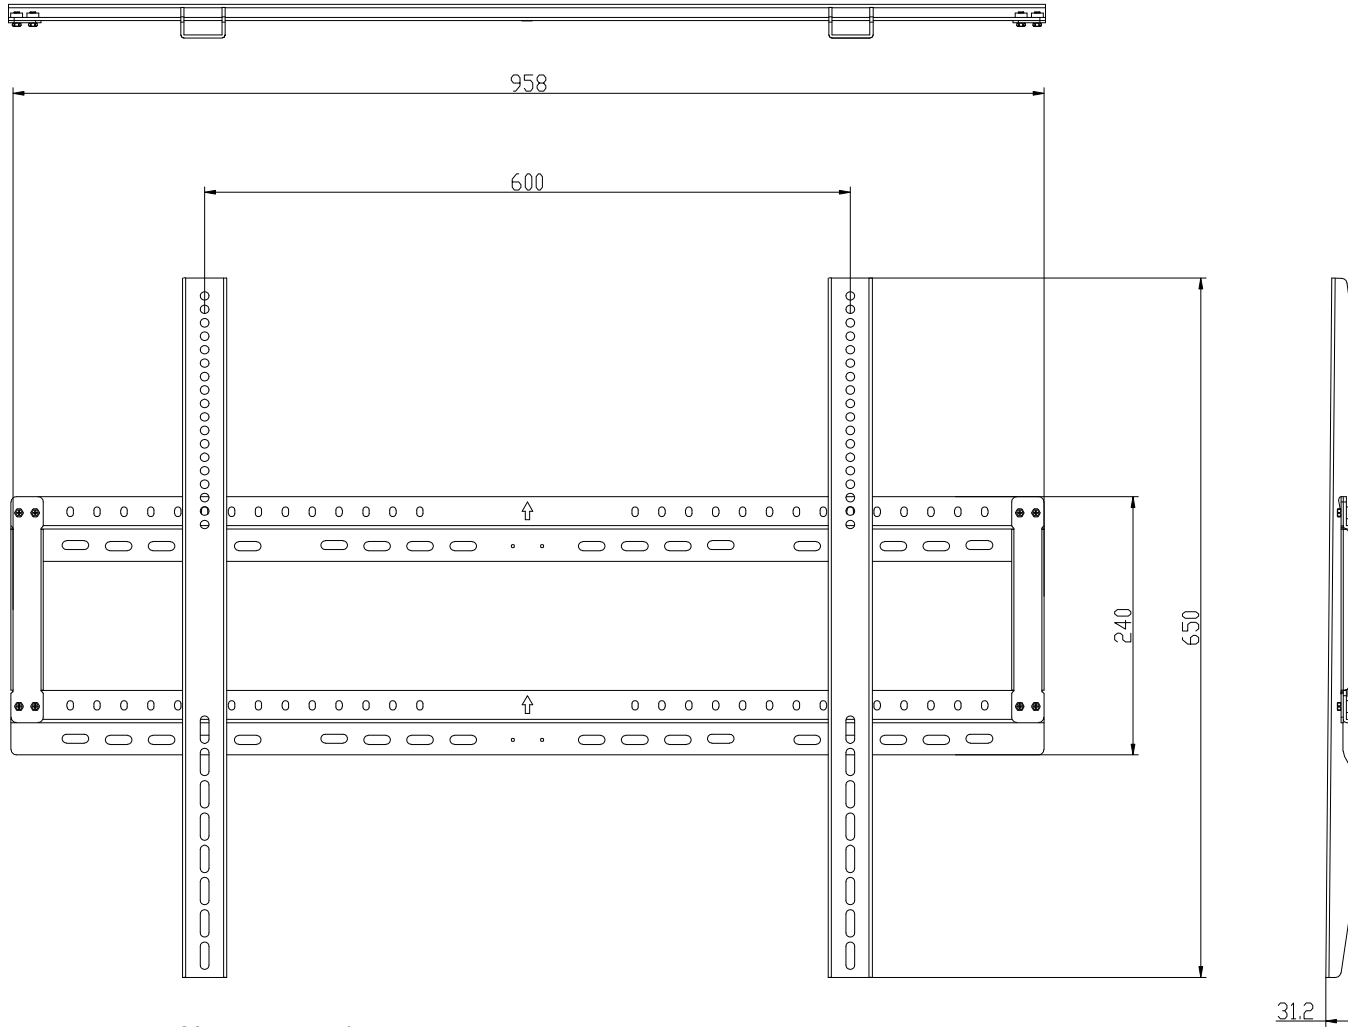

STANDARD WALL MOUNT

IBTWALMNT-02

Supports up to 160kg
Suitable for most 55" to 98" displays

PLEASE CHECK THE WEIGHT CAPACITY AND
VESA IS COMPATIBLE WITH YOUR DISPLAY

Measurements in mm

Image for illustration purposes only*
Model as outlined in drawing

P/1017