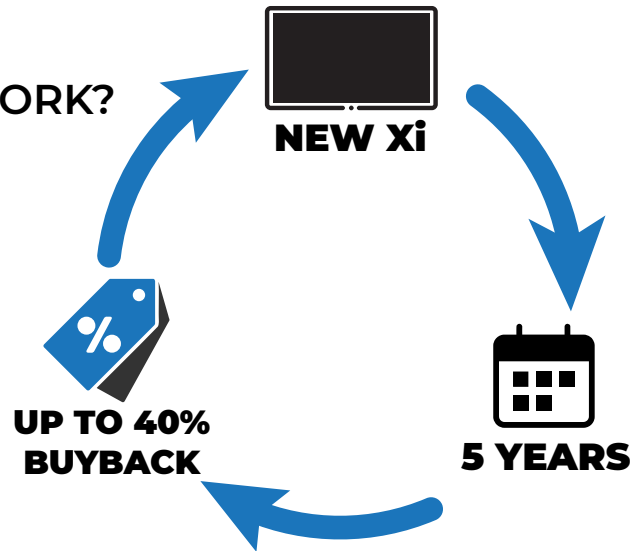

# BUYBACK

With the launch of our new buyback scheme, you could save up to 40% on the cost of a new Xi Interactive display every 5 years.

## WHY Xi SHOULD BE YOUR #1 CHOICE

The Xi is one of the most responsive & powerful interactive displays on the market. Combine that with some of the best whiteboarding software, and you have an interactive display with limitless possibilities to use in any setting. The Xi uses the most advanced touchscreen technology, providing longevity and high-residual value with one of the lowest power consumptions of any interactive display.

**Did you know the Xi has a failure rate of 0.068%, making it one of the most reliable interactive displays in the world.**

SAVE  
UP TO  
**40%**  
ON A NEW  
Xi DISPLAY

## HOW DOES THE BUYBACK SCHEME WORK?

1. You buy a **new Xi Interactive display**.
2. You keep it for **up to 5 years**.
3. We **buyback your Xi unit**, the value of which is determined by its condition (GRADE N,A,B,C,D). This then translates into your discount.
4. That discount is then applied to the price of a new Xi (**up to 40% buyback of your old Xi touchscreen**).
5. The same rules apply to your new Xi, meaning you could receive a **lifetime of savings**, as well as always having fresh new equipment and the security of a warranty for your current screen(s).