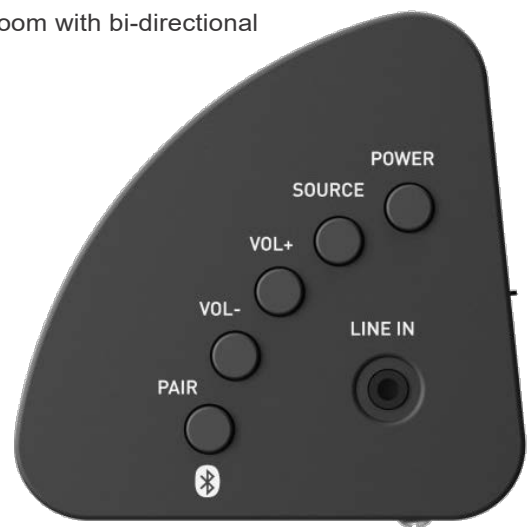

IBT120WBTSeries
Bluetooth Sound Bar

High-Fidelity
120W Bluetooth Speaker
for Interactive Displays

IBT120WBT Series Bluetooth Sound Bar

BLUETOOTH:

Experience superior audio using powerful sound. Simply pair and play or connect directly. begin streaming from your favourite music apps including Spotify, Youtube & Soundcloud.

STEREO SPEAKERS:

With 2.1 Channel Sound, with built in subwoofer offers a superior audio experience for any classroom or conference room set-up.

MULTI-CONNECTION:

The speaker boasts a wide range of connectivity including Bluetooth, Optical input, RCA, and AUX-input. Designed for audiophile, you can select which mode you want to listen to: Music, Movies or Dialogue.

BUILT-IN SUBWOOFER:

Delivering high definition sound, the Bluetooth stereo speakers fill the room with bi-directional sounds heard clearly on the other side of the room.

Easy to Connect

With Bluetooth, Optical, RCA and AUX inputs.

Simple Setup

Easily pair the Bluetooth Speaker with an IBT display of your choice.

IBT120WBT

- **Wattage:** 120 Watts
- **Sound Channels:** 2.1
- **Built-In Subwoofer**
- **Audio Inputs:** Optical, AUX, RCA, Bluetooth
- **Remote Included**
- **Wall Mountable**